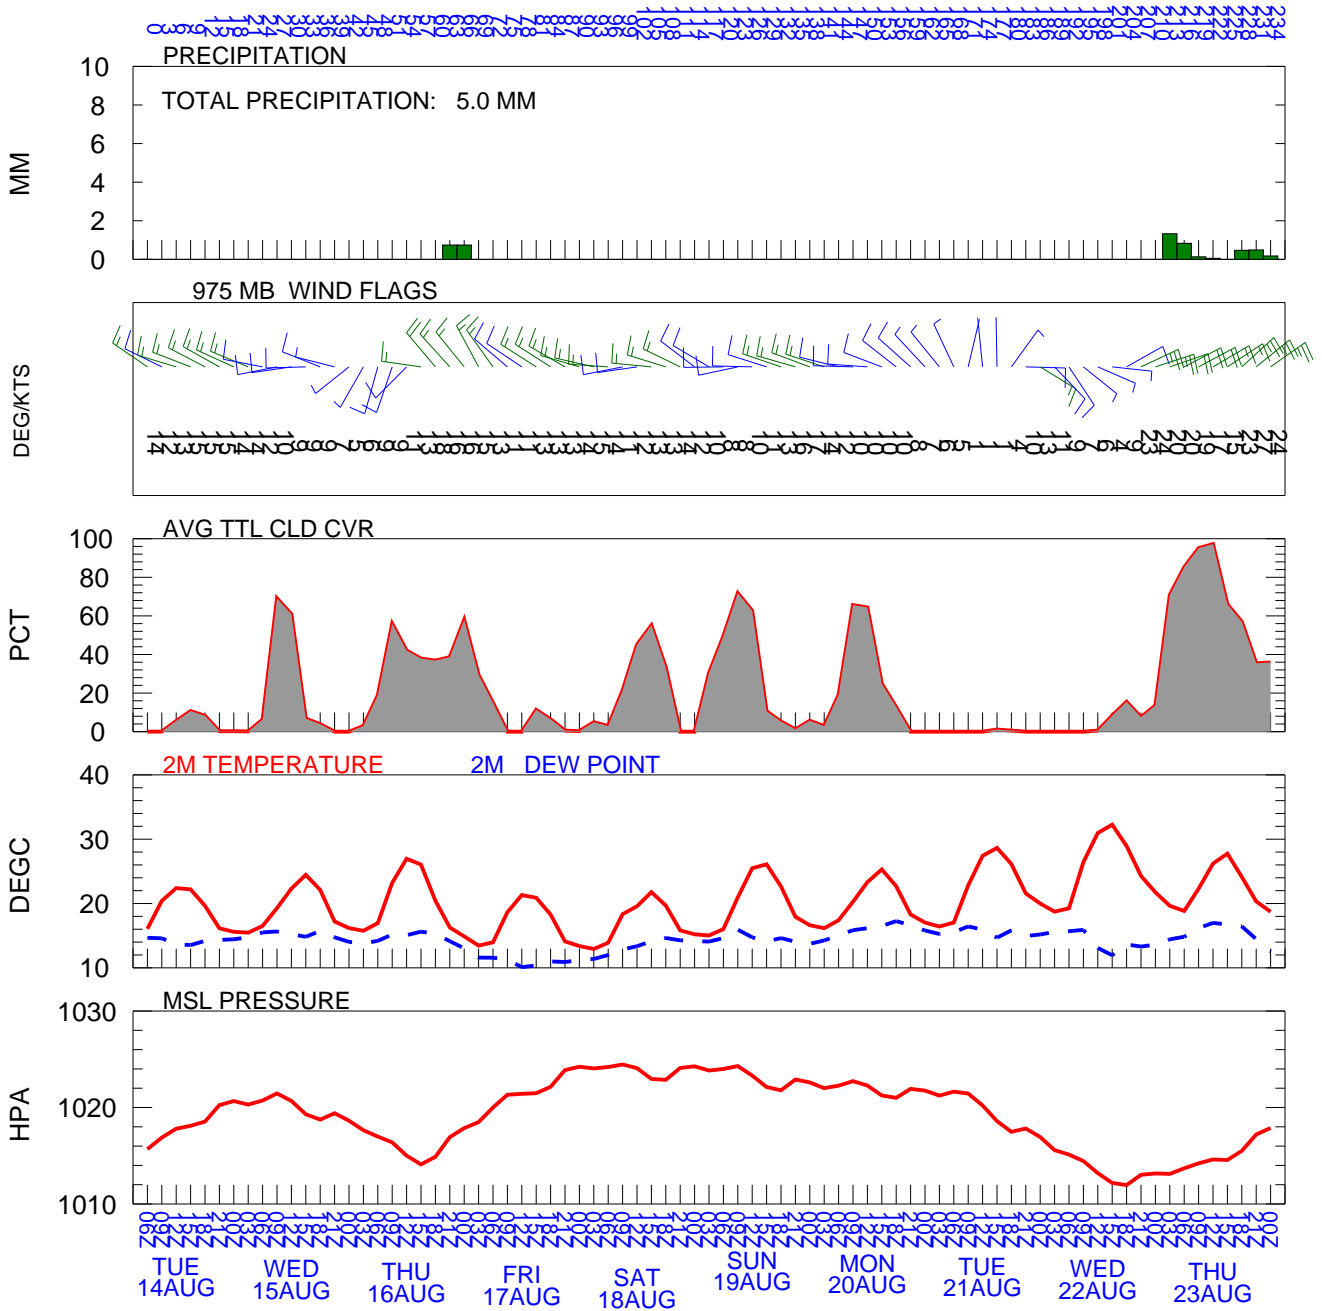

GFS METEOROGRAM

Latitude: 49.70 Longitude: 2.20

DATA INITIAL TIME: 14 AUG 2018 00Z
 NOAA AIR RESOURCES LABORATORY
 READY Web Server

CALCULATION STARTED AT: 14 AUG 2018 06Z
 CALCULATION ENDED AT: 24 AUG 2018 00Z